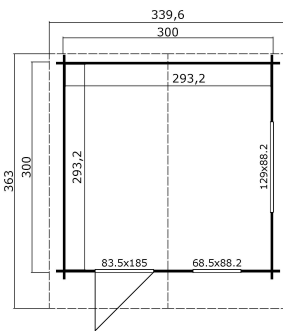

-  34 mm
-  1
-  6
-  **GUARANTEE**
2 YEARS

PACKAGING: 1 PALLET(S)

440 x 118 x 53 cm
678 kg

EAN 4333990814392

DIMENSIONS

Floor area	8.60 m ²
Roof dimensions	3.40 x 3.63 m
Cubic volume	≈ 18.87 m ³
Wall height	≈ 1.94 m
Ridge height	≈ 2.45 m
Front overhang	≈ 52 cm

WINDOWS & DOORS

1 x Single door (SGA+E*)	83.5 x 185.0 cm
1 x Single window open outward (SGA+E*)	68.5 x 88.2 cm
1 x Double window open outward (SGA+E*)	129.0 x 88.2 cm

*SGA+E: Single Glazed Action with Wide Georgian Bars

ROOF & FLOOR

Roof boards	15x90 mm
Floor boards	15x90 mm
Roof surface	13.07 m ²
Roof angle	≈ 19.3 °
Treated Bearers	45x45 mm

* Optional roof covering available